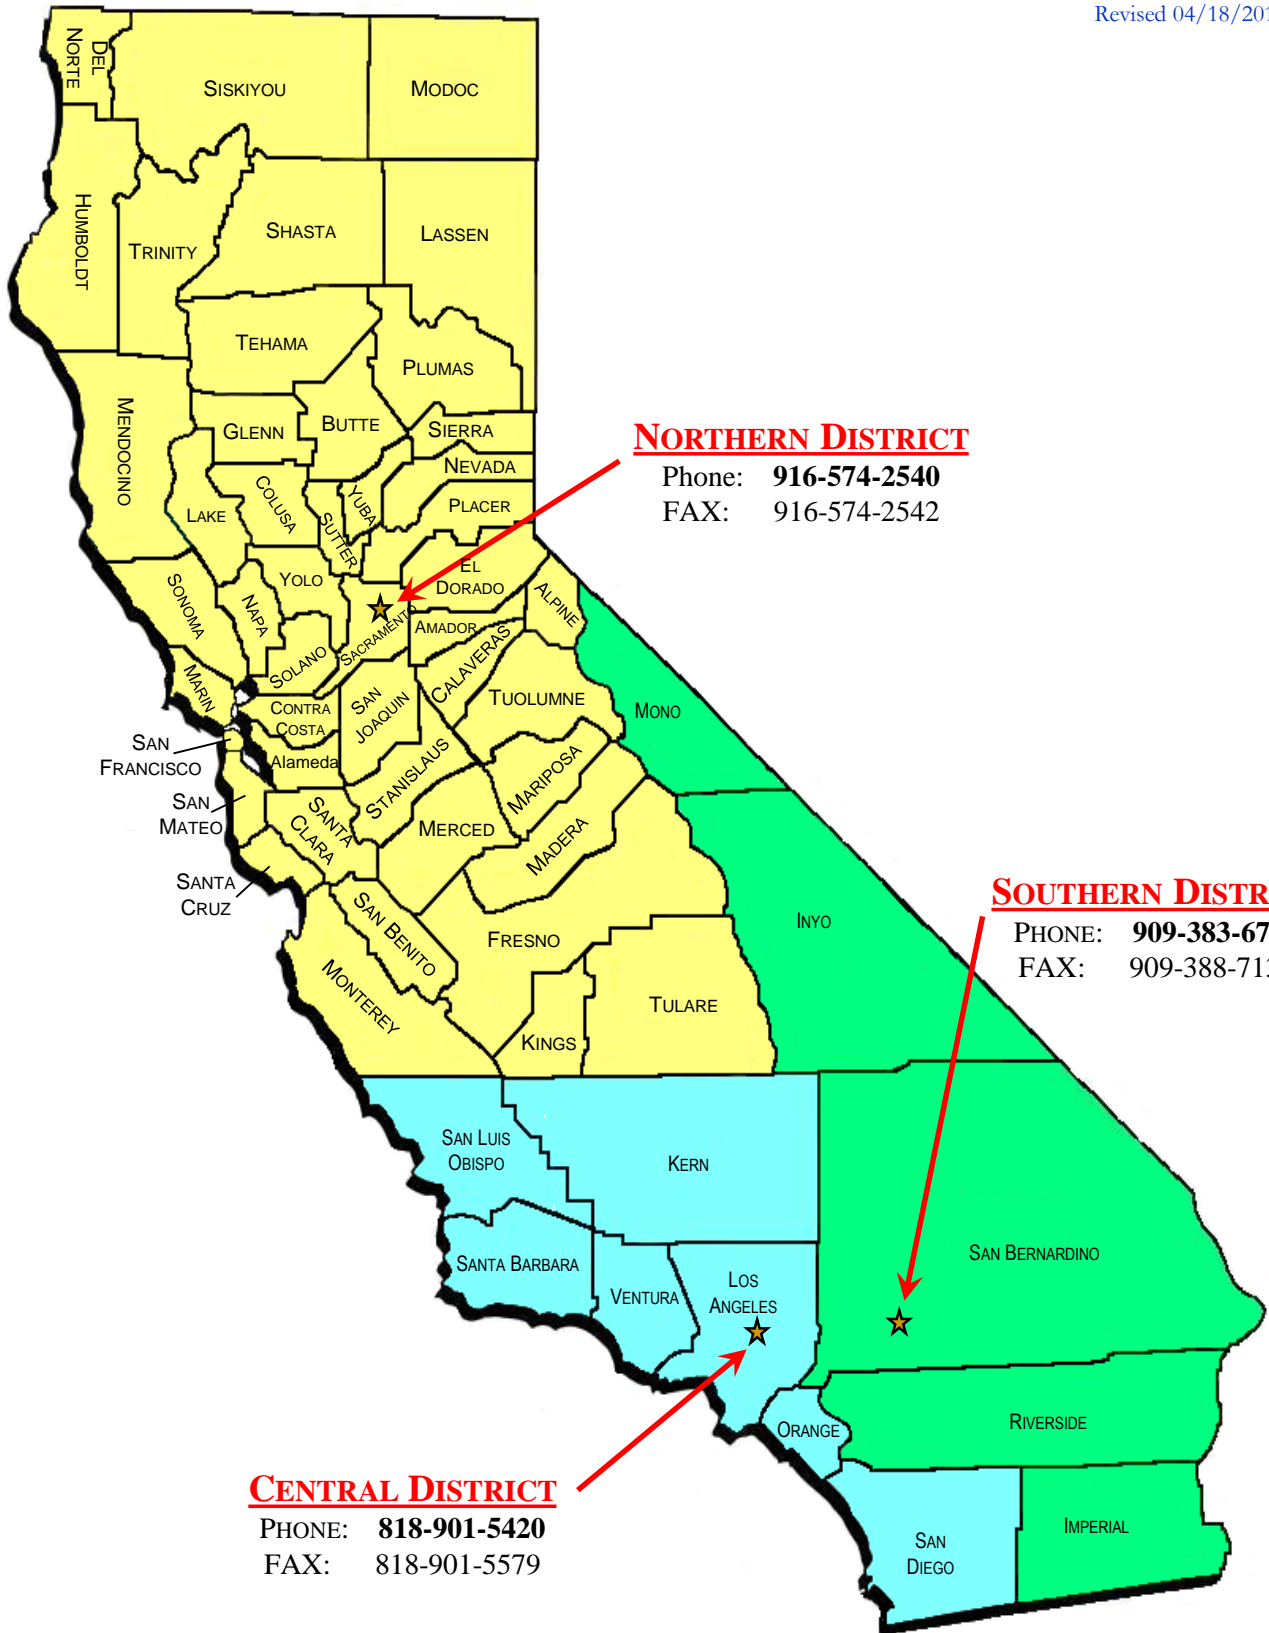

California Mining & Tunneling District Offices

Revised 04/18/2018

NORTHERN DISTRICT

Phone: **916-574-2540**

FAX: 916-574-2542

SOUTHERN DISTRICT

PHONE: **909-383-6782**

FAX: 909-388-7132