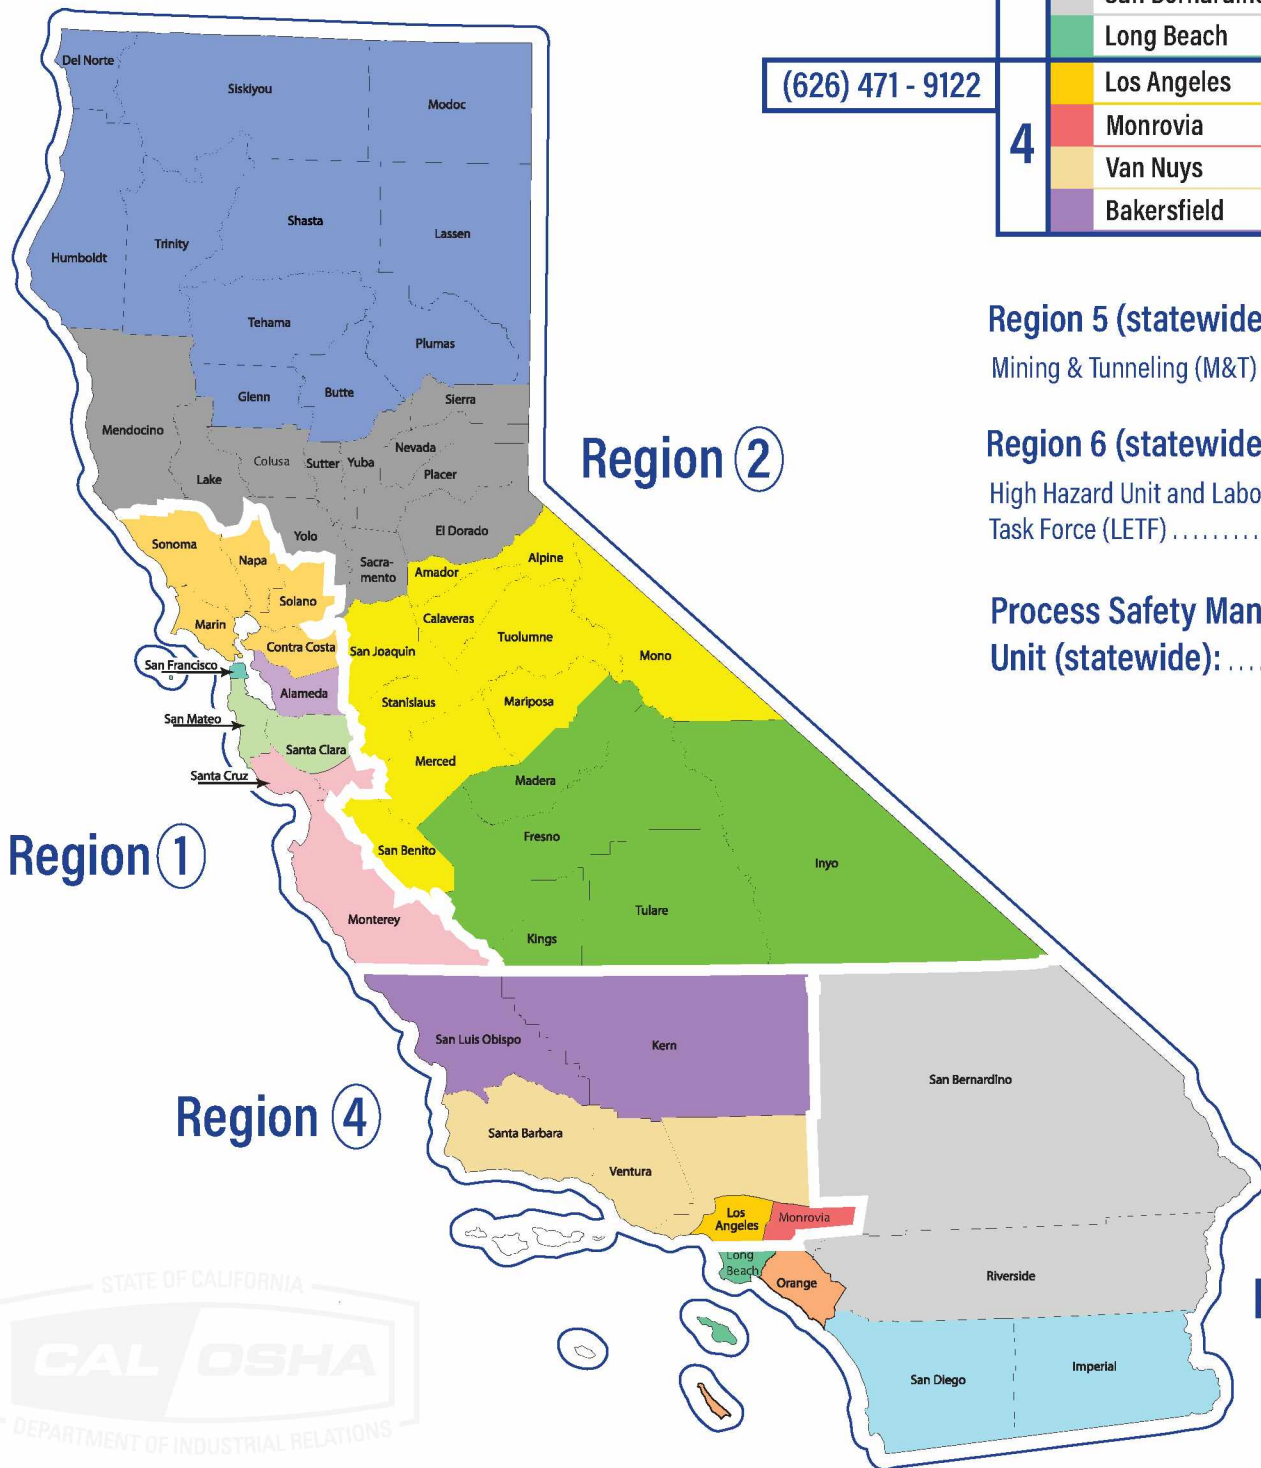

Cal/OSHA District Offices

1	San Francisco	(415) 557 - 0100
	Fremont/San Jose	(510) 794 - 2521
	Foster City	(650) 573 - 3812
	Oakland	(510) 622 - 2916
	American Canyon	(707) 649 - 3700

2	Sacramento	(916) 263 - 2800
	Modesto	(209) 545 - 7310
	Fresno	(559) 445 - 5302
	Redding	(530) 224 - 4743

3	Santa Ana	(714) 558 - 4451
	San Diego	(619) 767 - 2280
	San Bernardino	(909) 383 - 4321
	Long Beach	(424) 450 - 2630

4	Los Angeles	(213) 576 - 7451
	Monrovia	(626) 239 - 0369
	Van Nuys	(818) 901 - 5403
	Bakersfield	(661) 588 - 6400

Region 5 (statewide):

Mining & Tunneling (M&T) Unit . . . (818) 901 - 5420

Region 6 (statewide):

High Hazard Unit and Labor Enforcement Task Force (LETF) (714) 558 - 4415

Process Safety Management (PSM)

Unit (statewide): (925) 602 - 2665