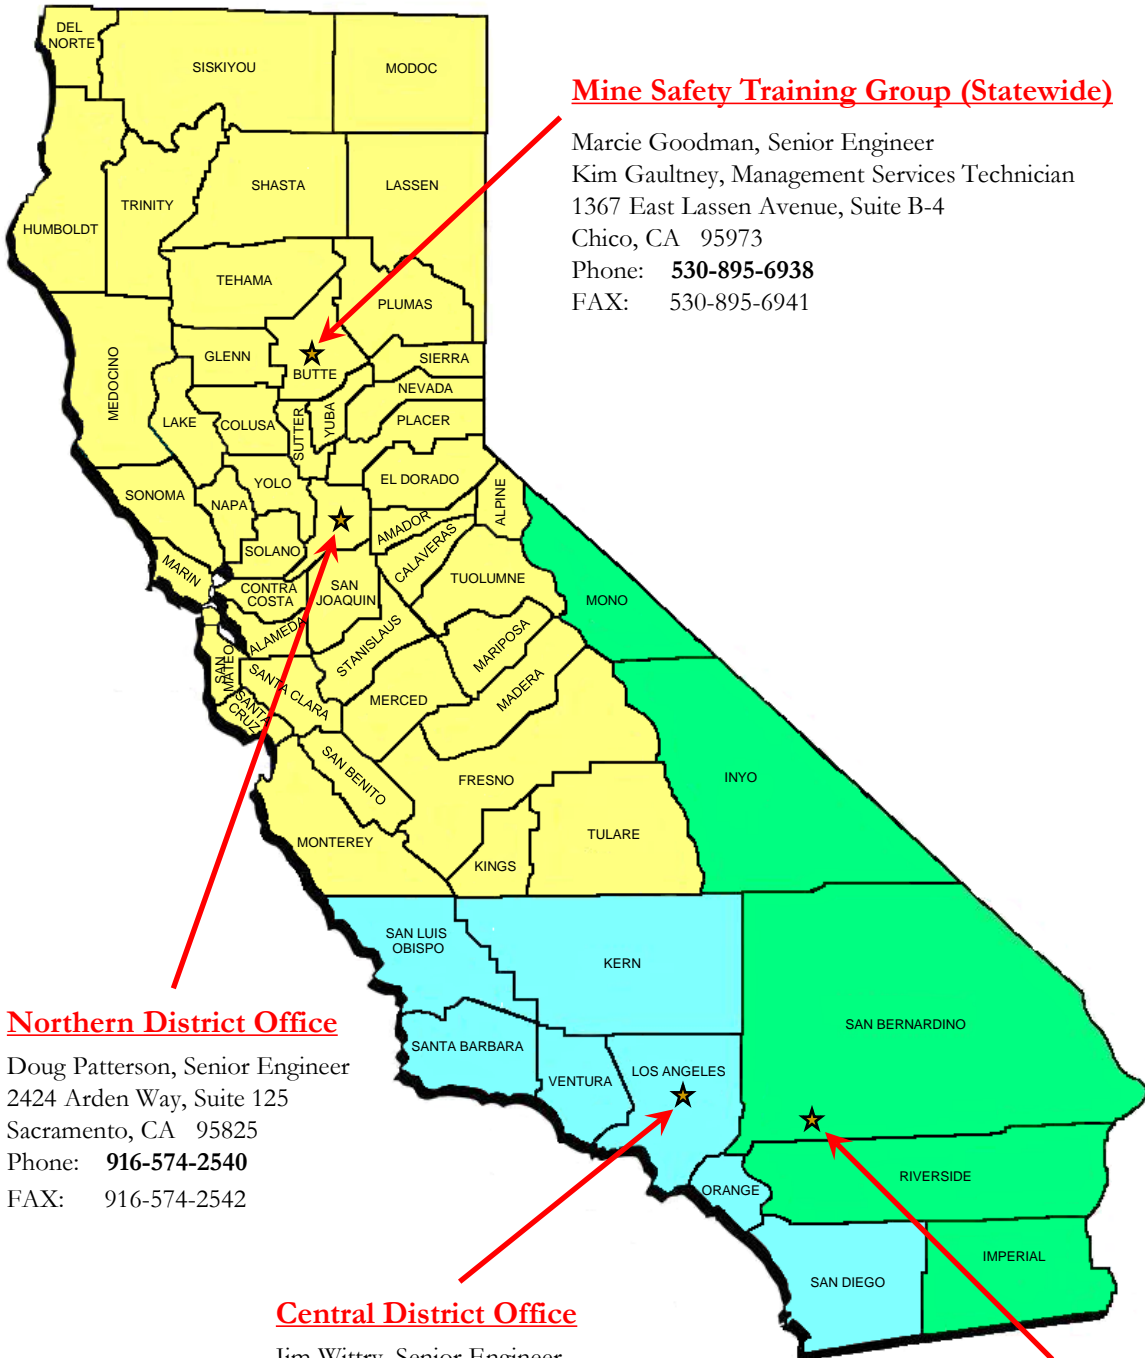

California Mining and Tunneling Districts

Revised 5/19/2016

Mine Safety Training Group (Statewide)

Marcie Goodman, Senior Engineer
Kim Gaultney, Management Services Technician
1367 East Lassen Avenue, Suite B-4
Chico, CA 95973
Phone: **530-895-6938**
FAX: 530-895-6941